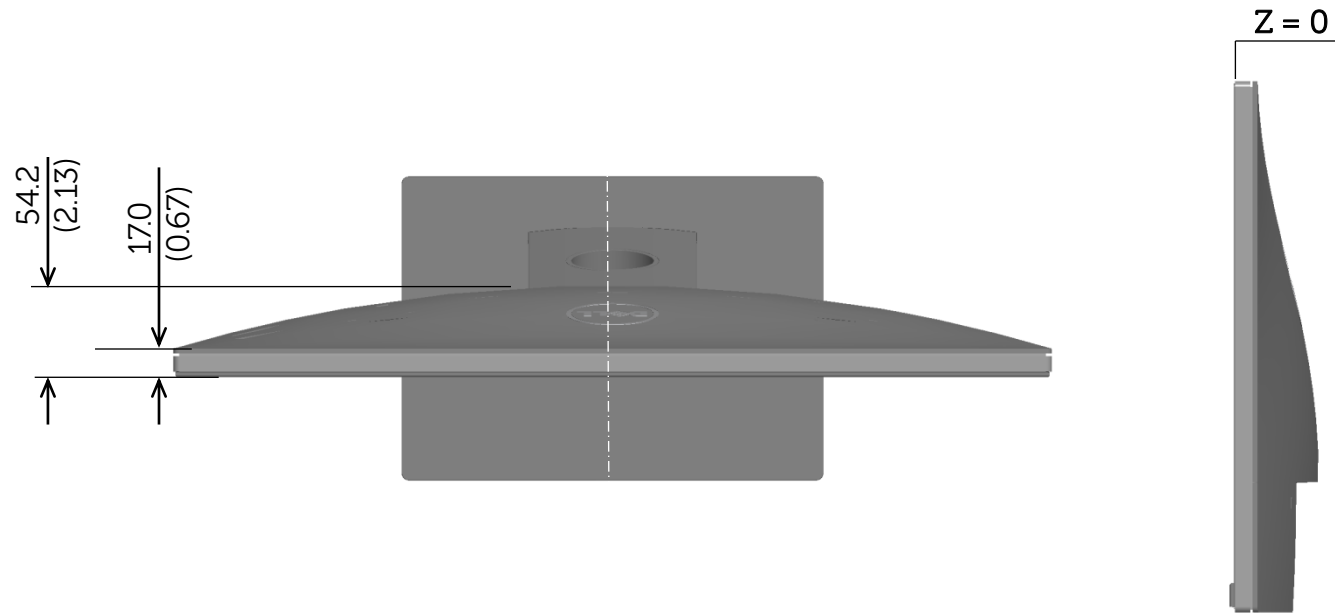

# S2216M Outline Dimension

Nominal Dimensions  
Unit: mm(inch)

Back view of Monitor without stand

# S2316M Outline Dimension

Nominal  
Dimensions  
Unit: mm(inch)

Back view of Monitor without stand