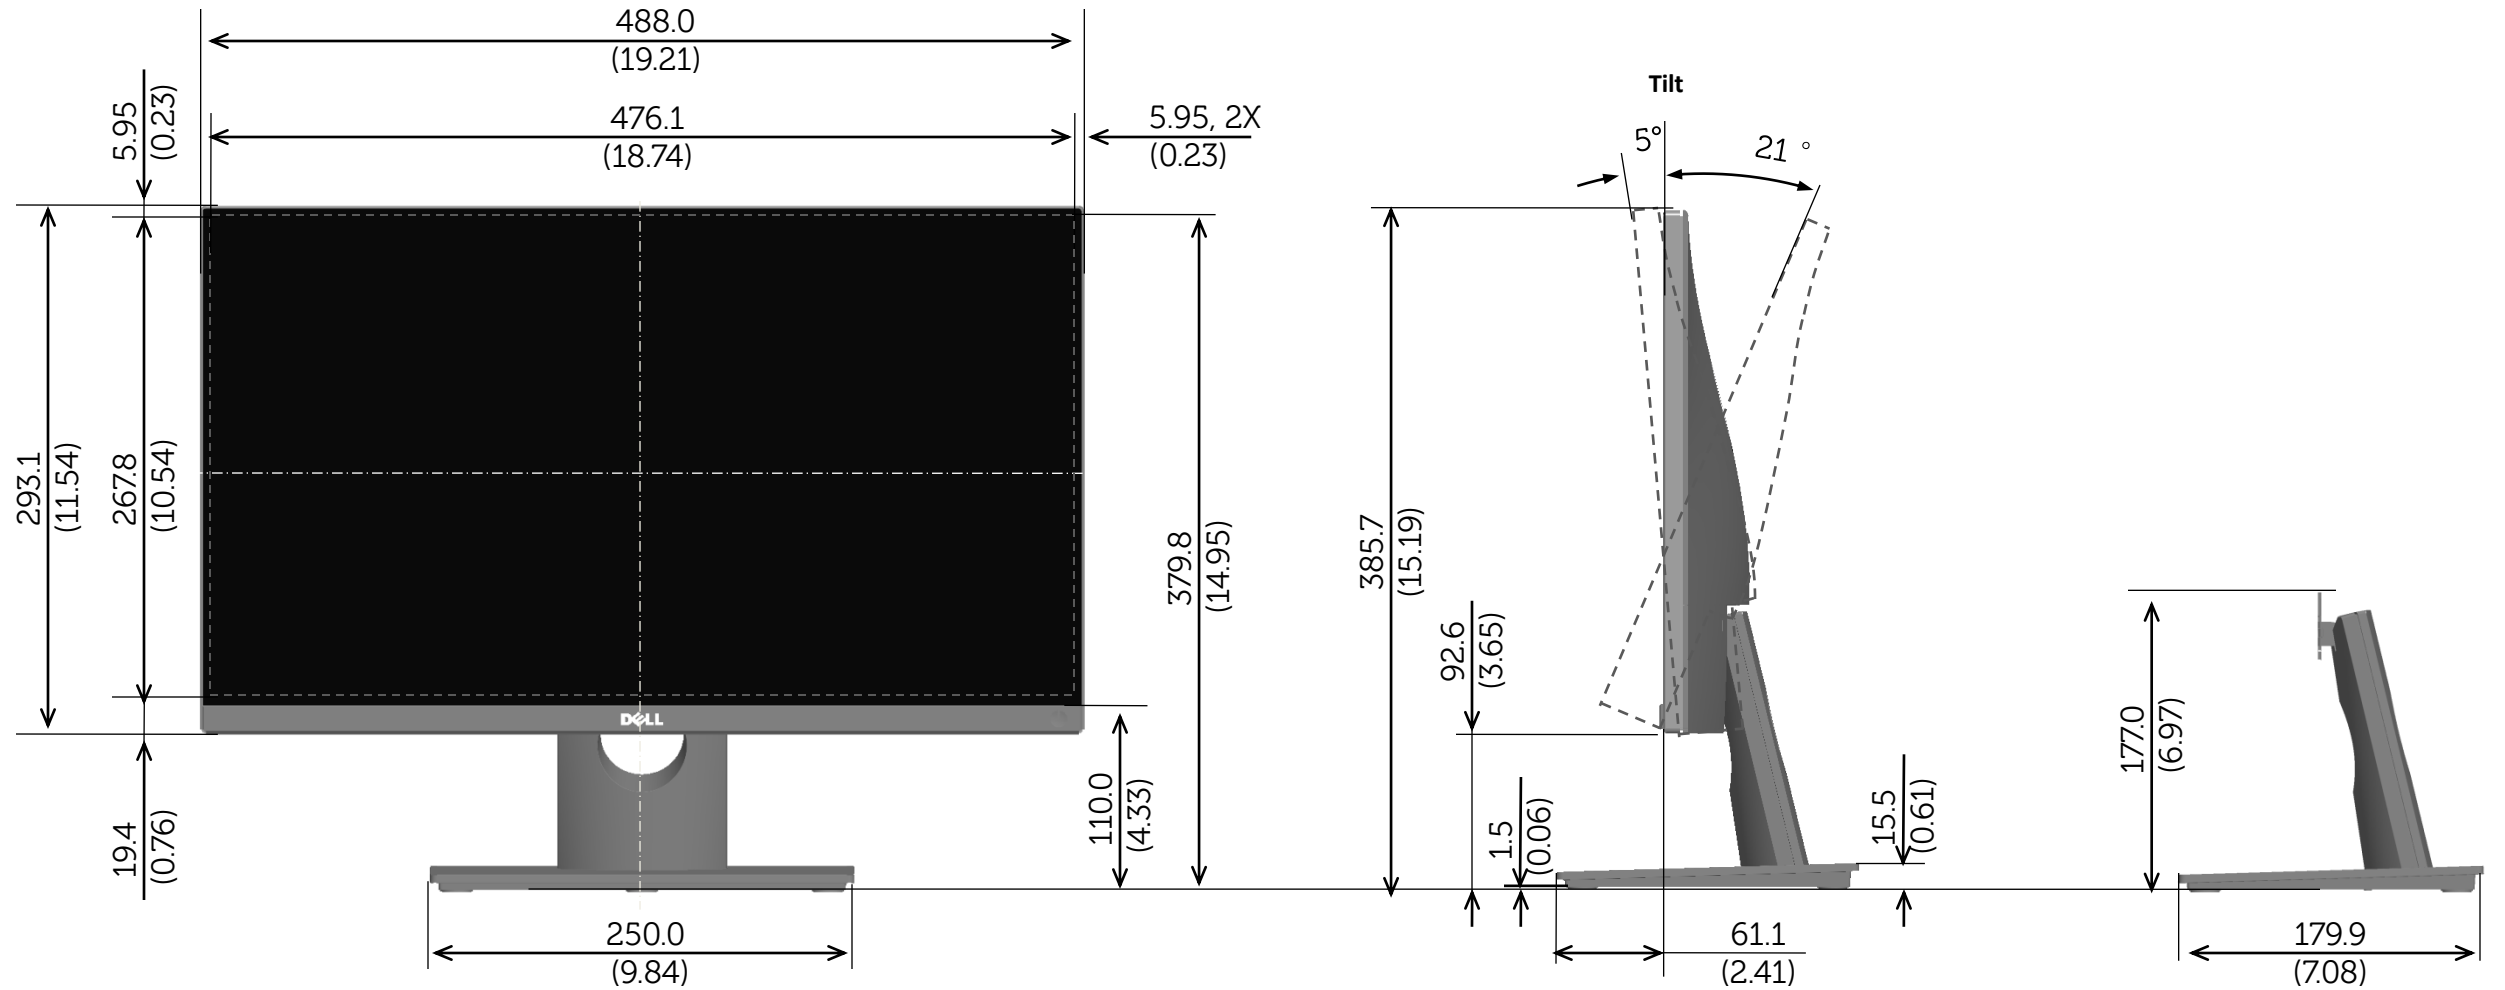

# S2216M Outline Dimension

Nominal Dimensions  
Unit: mm(inch)

Back view of Monitor without stand

# S2316M Outline Dimension

Nominal  
Dimensions  
Unit: mm(inch)

Back view of Monitor without stand